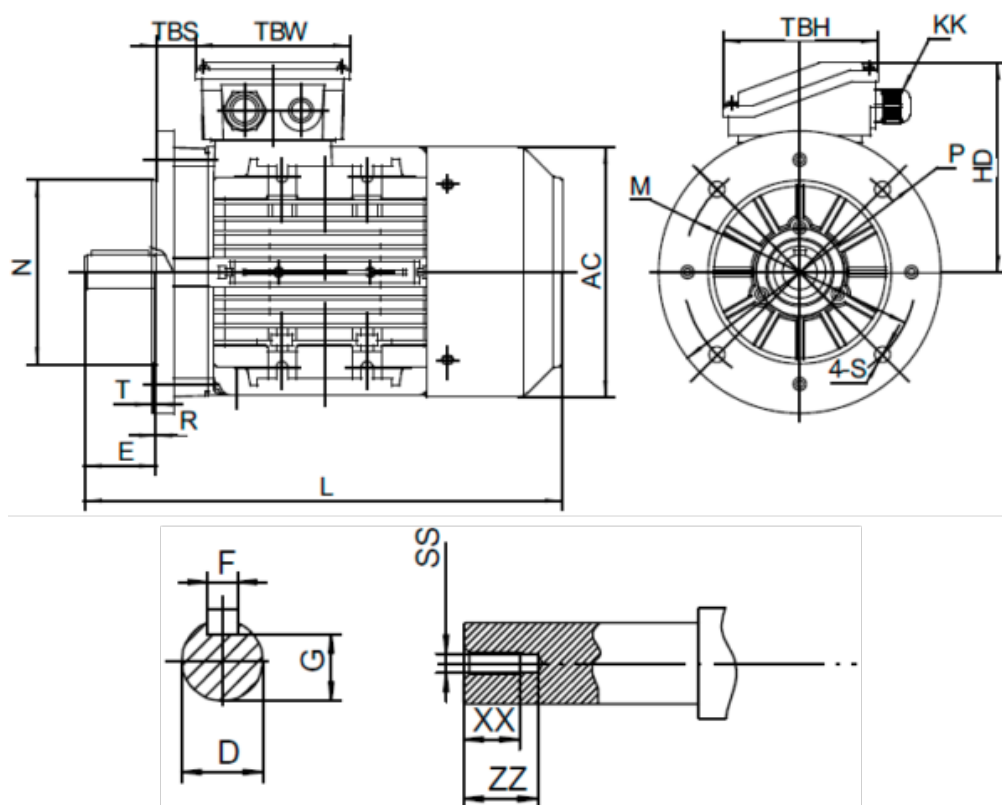

Data Sheet

Article number: 25180075042440

Description: Kleedrive T3A 132M-4 7.5kw 1400 rpm UL/CSA
3x400/690V 50 HZ IP55 B5 Eff=90,4%

Measures

AA = 260	L = 460/498	TBH = 118
AC = Ø261	M = Ø265	TBS = 36.5
AD = 323	N = Ø230	TBW = 118
D = Ø38	P = Ø300	XX = 28
E = 80	R = 0	ZZ = 37
F = 10	S = Ø15	
G = 33	SS = M12	
HD = 191	T = 4	